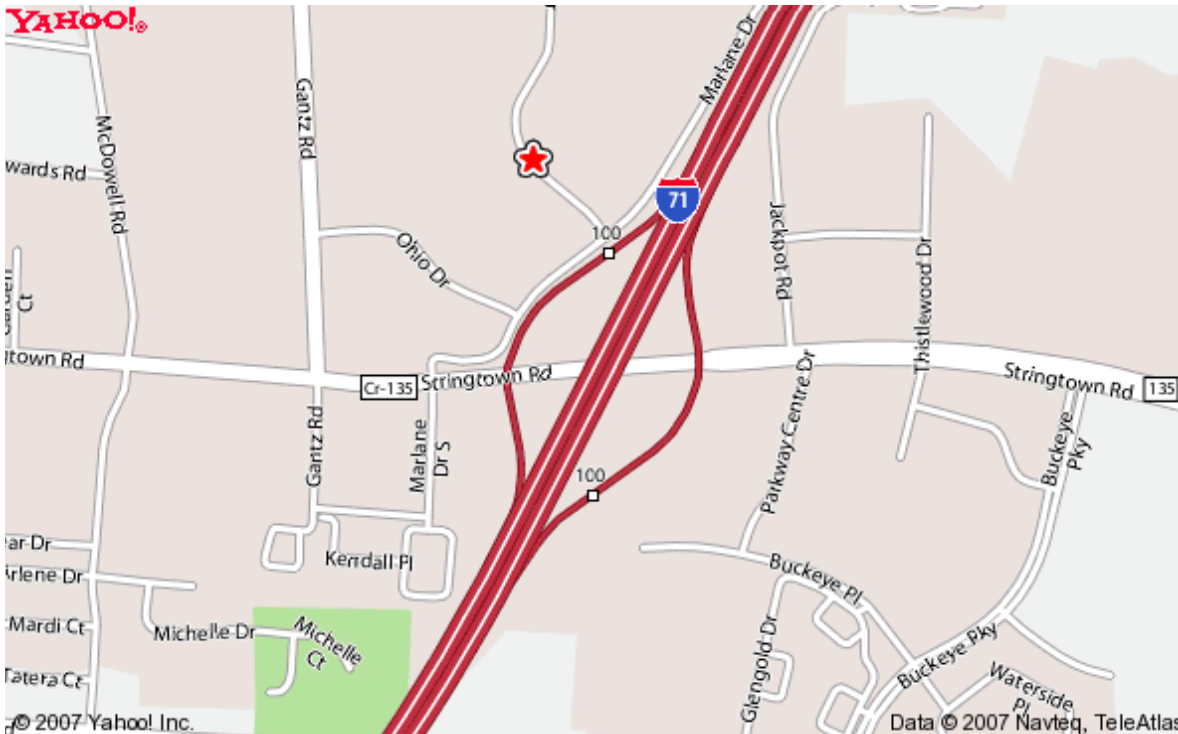

from the east (Westerville, New Albany, Gahanna, Reynoldsburg, Groveport)

I-270 south to I-71 south to Stringtown Road / exit #100. Turn **RIGHT** stay in *right lane* go a short distance on Stringtown Road to **Marlane Drive**. Turn **RIGHT** on **Marlane Drive** (this is a sharp right turn by the “Welcome to Grove City” sign). Follow Marlane Drive. Turn **LEFT** onto Brookham Drive and then right into our parking lot. The front entrance is midway along the south side of the building facing the parking lot.

from the south (Orient, Harrisburg, Mt. Sterling)

I-71 north to Stringtown Road / exit #100 turn **LEFT** get in *right lane* after crossing I-71 bridge. Turn **RIGHT** on **Marlane Drive** (this is a sharp right turn by the “Welcome to Grove City” sign). Follow Marlane Drive. Turn **LEFT** onto Brookham Drive and then right into our parking lot. The front entrance is midway along the south side of the building facing the parking lot.

* If you're dropping off donations of food, pull into our parking lot and then drive around to the right (east) side of the building. Food donations are accepted at the big garage doors.

NOTE: If you miss the **Marlane Drive** turn proceed to traffic light and turn **RIGHT on Gantz Road** follow Gantz Road to **Brookham Drive** and turn **RIGHT** follow Brookham to building.